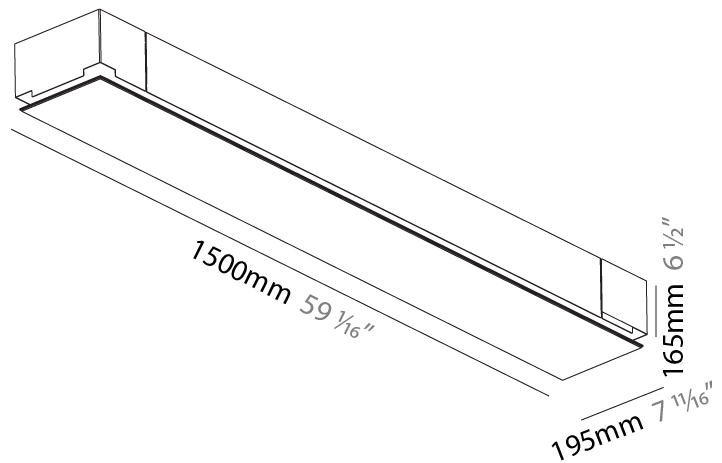

Series: Pi2
Subseries: Pi2 Whiteline
Brand: Prolicht
Division: Architectural
Mounting Type: Trimless
Mounting Location: Ceiling
Subcategory: Ambient

PHYSICAL

Shape: Rectangle
Length (mm): 1500
Length (in): 59 1/16"
Width (mm): 195
Width (in): 7 11/16"
Depth (mm): 165
Depth (in): 6 1/2"
Ceiling Thickness (mm): 10 / 12.5 / 15 / 25 / 30
Ceiling Thickness (in): 3/8 or 1/2 or 9/16 or 1 or 1 3/16
Min. Recessing Depth (mm): 180
Min. Recessing Depth (in): 7 1/16"
Light Distribution: Direct
Weight (kg): 9.7
Weight (lbs): 21.34
Diffuser: PMMA - Opal
Fixture Material: Extruded Aluminum / Steel
Cut-out Measurements: 1535mm / 60 7/16" x 230mm / 9 1/16"
Upon Request: Unique Sizes Unique Ceiling Thickness Unique Mounting Depth Spot Inserts

ELECTRICAL

Lamp Type: LED (Zhaga Standard)
Total Output Wattage (W): 47.8
Dimming: [Tri-Mode (Non-Dimming and Phase Dimming (120Vac only) and 0-10V Dimming)](#)
Driver Included: Yes
Driver Location: Integrated
Driver Type: Constant Current - Universal
Driver Class: Class 2
Input Voltage (V): 120 - 277
Constant Current (MA): 500

LED

Color Temperature (°K): [3000 / 3500 / 4000](#)
Max. Delivered Lumen (lm): 3890 / 4194 / 4280
CRI: >80 CRI
Efficiency (%): 0.611
Lamp Life (hrs): 50000
Upon Request: RGB-W Tunable White Special Color Temperature CRI90

OPTICAL

RATINGS AND CERTIFICATIONS

Certified By: Certified for North American Standards
IP rating: IP20

PROJECT	
TYPE	
SPECIFIER	
QUANTITY	
DATE