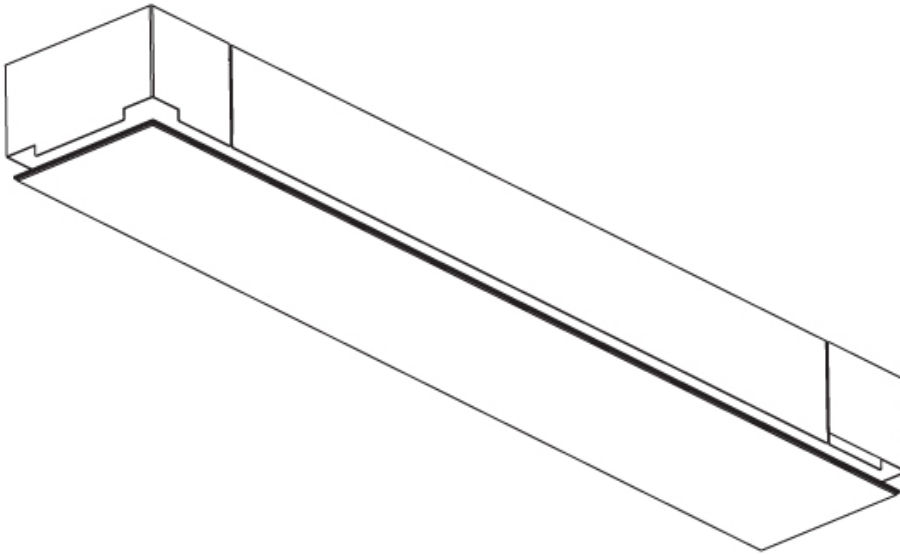

PI2 WHITELINE TRIMLESS

A37531-

PROJECT

TYPE

SPECIFIER

QUANTITY

DATE