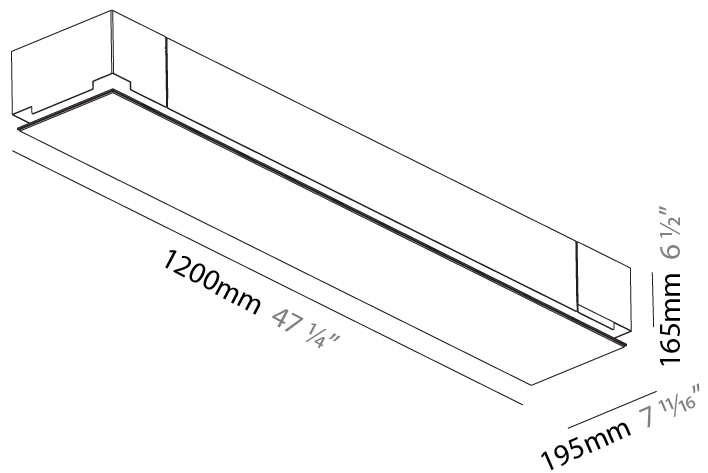

GENERAL

Series: Pi2
Subseries: Pi2 Whiteline
Brand: Prolicht
Division: Architectural
Mounting Type: Trimless
Mounting Location: Ceiling
Subcategory: Ambient

PHYSICAL

Shape: Rectangle
Length (mm): 1200
Length (in): 47 1/4
Width (mm): 195
Width (in): 7 11/16
Depth (mm): 165
Depth (in): 6 1/2
Ceiling Thickness (mm): 10 / 12.5 / 15 / 25 / 30
Ceiling Thickness (in): 3/8 or 1/2 or 9/16 or 1 or 1 3/16
Min. Recessing Depth (mm): 180
Min. Recessing Depth (in): 7 1/16
Light Distribution: Direct
Weight (kg): 7.9
Weight (lbs): 17.38
Diffuser: PMMA - Opal
Fixture Material: Extruded Aluminum / Steel
Cut-out Measurements: 1235mm / 48 5/8" x 230mm / 9 1/16"
Upon Request: Unique Sizes Unique Ceiling Thickness Unique Mounting Depth Spot Inserts

ELECTRICAL

Lamp Type: LED (Zhaga Standard)
Total Output Wattage (W): 38.3
Dimming: [Tri-Mode (Non-Dimming and Phase Dimming (120Vac only) and 0-10V Dimming)](#)
Driver Included: Yes
Driver Location: Integrated
Driver Type: Constant Current - Universal
Driver Class: Class 2
Input Voltage (V): 120 - 277
Constant Current (MA): 500

LED

Color Temperature (°K): [3000](#) / [3500](#) / [4000](#)
Max. Delivered Lumen (lm): 3120 / 3352 / 3420
CRI: >80 CRI
Efficiency (%): 0.606
Lamp Life (hrs): 50000
Upon Request: RGB-W Tunable White Special Color Temperature CRI90

OPTICAL

RATINGS AND CERTIFICATIONS

Certified By: Certified for North American Standards
IP rating: IP20