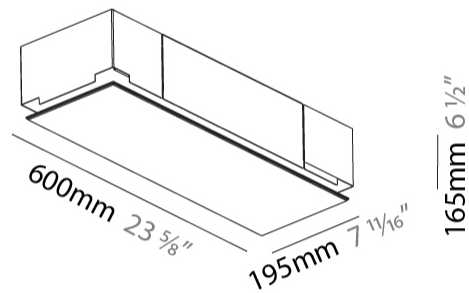

GENERAL

Series: Pi2
Subseries: Pi2 Whiteline
Brand: Prolicht
Division: Architectural
Mounting Type: Trimless
Mounting Location: Ceiling
Subcategory: Ambient

PHYSICAL

Shape: Rectangle
Length (mm): 600
Length (in): 23 5/8
Width (mm): 195
Width (in): 7 11/16
Depth (mm): 165
Depth (in): 6 1/2
Ceiling Thickness (mm): 10 / 12.5 / 15 / 25 / 30
Ceiling Thickness (in): 3/8 or 1/2 or 9/16 or 1 or 1 3/16
Min. Recessing Depth (mm): 180
Min. Recessing Depth (in): 7 1/16
Light Distribution: Direct
Weight (kg): 4.2
Weight (lbs): 9.24
Diffuser: PMMA - Opal
Fixture Material: Extruded Aluminum / Steel
Cut-out Measurements: 635mm / 25" x 230mm / 9 1/16"
Upon Request: Unique Sizes Unique Ceiling Thickness Unique Mounting Depth Spot Inserts

ELECTRICAL

Lamp Type: LED (Zhaga Standard)
Total Output Wattage (W): 19.1
Dimming: [Tri-Mode (Non-Dimming and Phase Dimming (120Vac only) and 0-10V Dimming)](#)
Driver Included: Yes
Driver Location: Integrated
Driver Type: Constant Current - Universal
Driver Class: Class 2
Input Voltage (V): 120 - 277
Constant Current (MA): 500

LED

Color Temperature (°K): 3000 / 3500 / 4000
Max. Delivered Lumen (lm): 1430 / 1538 / 1570
CRI: >80 CRI
Efficiency (%): 58.2
Lamp Life (hrs): 50000
Upon Request: RGB-W Tunable White Special Color Temperature CRI90

OPTICAL

RATINGS AND CERTIFICATIONS

Certified By: Certified for North American Standards
IP rating: IP20